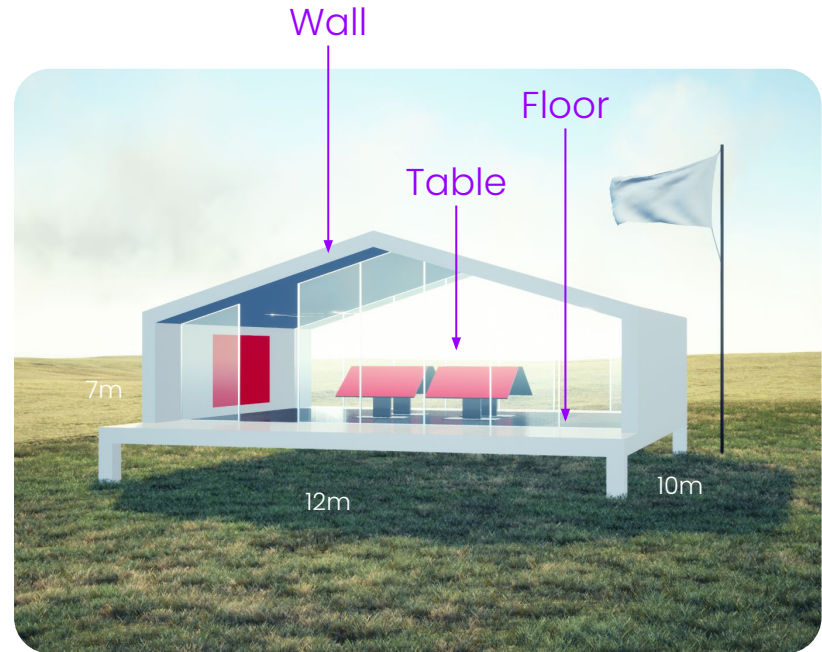

The Duchy

Customization Guide

Premium Pavilion

Make it your own

Dimension - L|W|H: 12m x 10m x 7m

The color of the wall, floor and table can be customized according to your corporate identity.

Your logo can be placed on the flag

Content can be placed (image or movie) on panel B1 and B2 (left and right wall) + on up to 4 tables (A1 - A4) in the middle of the room.

If desired, additional 3D objects can be placed.

Please provide color for floor in RGB or #Hex

Placement of Content

A - 4000px x 2500px

B - 6000px x 3375px | Video: 1920x1080

Flag - 1700px x 1180px

File Type: Jpeg,Png, Mp4

The Duchy

Your Welcome Message

Welcome your visitors by customising a pop-up that will automatically appear when a visitor enters the pavilion.