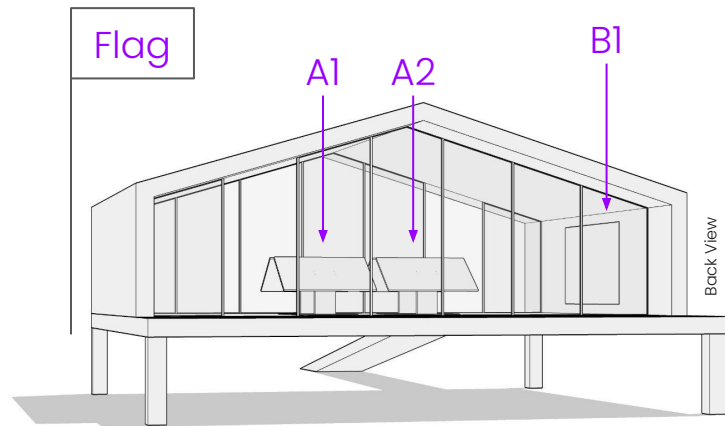

The Duchy

Customization Guide

Premium Pavilion

Make it your own

Dimension - L|W|H: 12m x 10m x 7m

The color of the wall, floor and table can be customized according to your corporate identity.

Your logo can be placed on the flag

Content can be placed (image or movie) on panel B1 and B2 (left and right wall) + on up to 4 tables (A1 - A4) in the middle of the room.

If desired, additional 3D objects can be placed.

Please provide color for floor in RGB or #Hex

Placement of Content

A - 4000px x 2500px

B - 6000px x 3375px | Video: 1920x1080

Flag - 1700px x 1180px

File Type: Jpeg,Png, Mp4

The Duchy

Your Welcome Message

Welcome your visitors by customising a pop-up that will automatically appear when a visitor enters the pavilion.