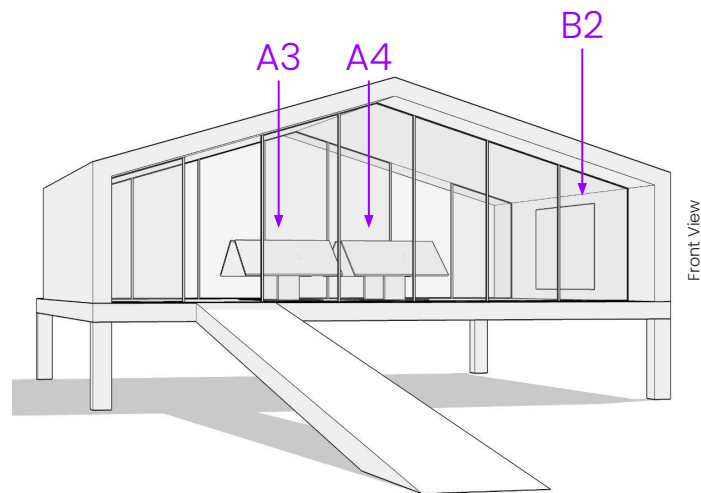

The Duchy

Customization Guide

Premium Pavilion

Make it your own

Dimension - L|W|H: 12m x 10m x 7m

The color of the wall, floor and table can be customized according to your corporate identity.

Your logo can be placed on the flag

Content can be placed (image or movie) on panel B1 and B2 (left and right wall) + on up to 4 tables (A1 - A4) in the middle of the room.

If desired, additional 3D objects can be placed.

Please provide color for floor in RGB or #Hex

Placement of Content

A - 4000px x 2500px

B - 6000px x 3375px | Video: 1920x1080

Flag - 1700px x 1180px

File Type: Jpeg,Png, Mp4

The Duchy

Your Welcome Message

Welcome your visitors by customising a pop-up that will automatically appear when a visitor enters the pavilion.